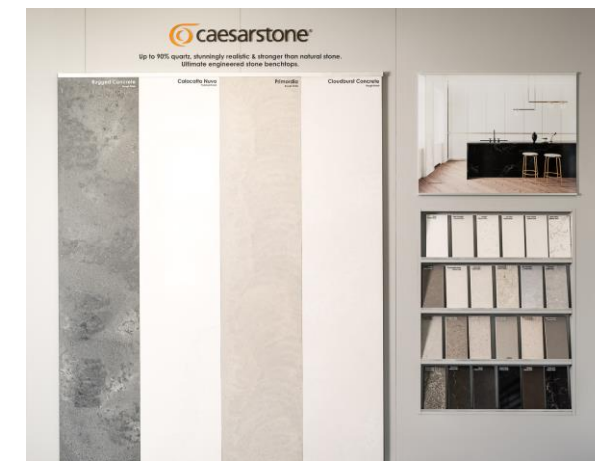

Alucci™ Apex

1075mm x 450mm x 18mm

- Black
- French Navy
- Green Slate
- Oyster Grey
- Stormcloud
- White

2200mm x 450mm

- Cloudburst Concrete 4011
- Calacatta Nuvo 5131
- Rugged Concrete 4033
- Primordia 4043

Bench

- Black Tempal 5810

250mm x 120mm

- Balance of range

Samples can be ordered via laminex.co.nz/orderasample

Version date: 11082022

Christchurch Display Centre – Product list cont.

Laminex™ Acrylic Panel

750mm x 450mm

Cinder
Haze
Jute
Meringue
Metallic Coal
Metallic Dune
Pitch Black
Sky Scraper
White Linen

Showroom walls

Sky Scraper

MELTECA®

700mm x 450mm

Aged Walnut - Naturale finish
Black - Puregrain finish
Burnished Wood - Puregrain finish
Classic Oak - Woodgrain finish
Dark Oak - Woodgrain finish
Elemental Concrete - Naturale finish
Raw Birchply - Naturale finish
Smoked birchply - Naturale finish
Snowdrift - Satin finish
Sublime Teak - Woodgrain finish
Washed Timber - Woodgrain finish
Zincworks - Pearl finish